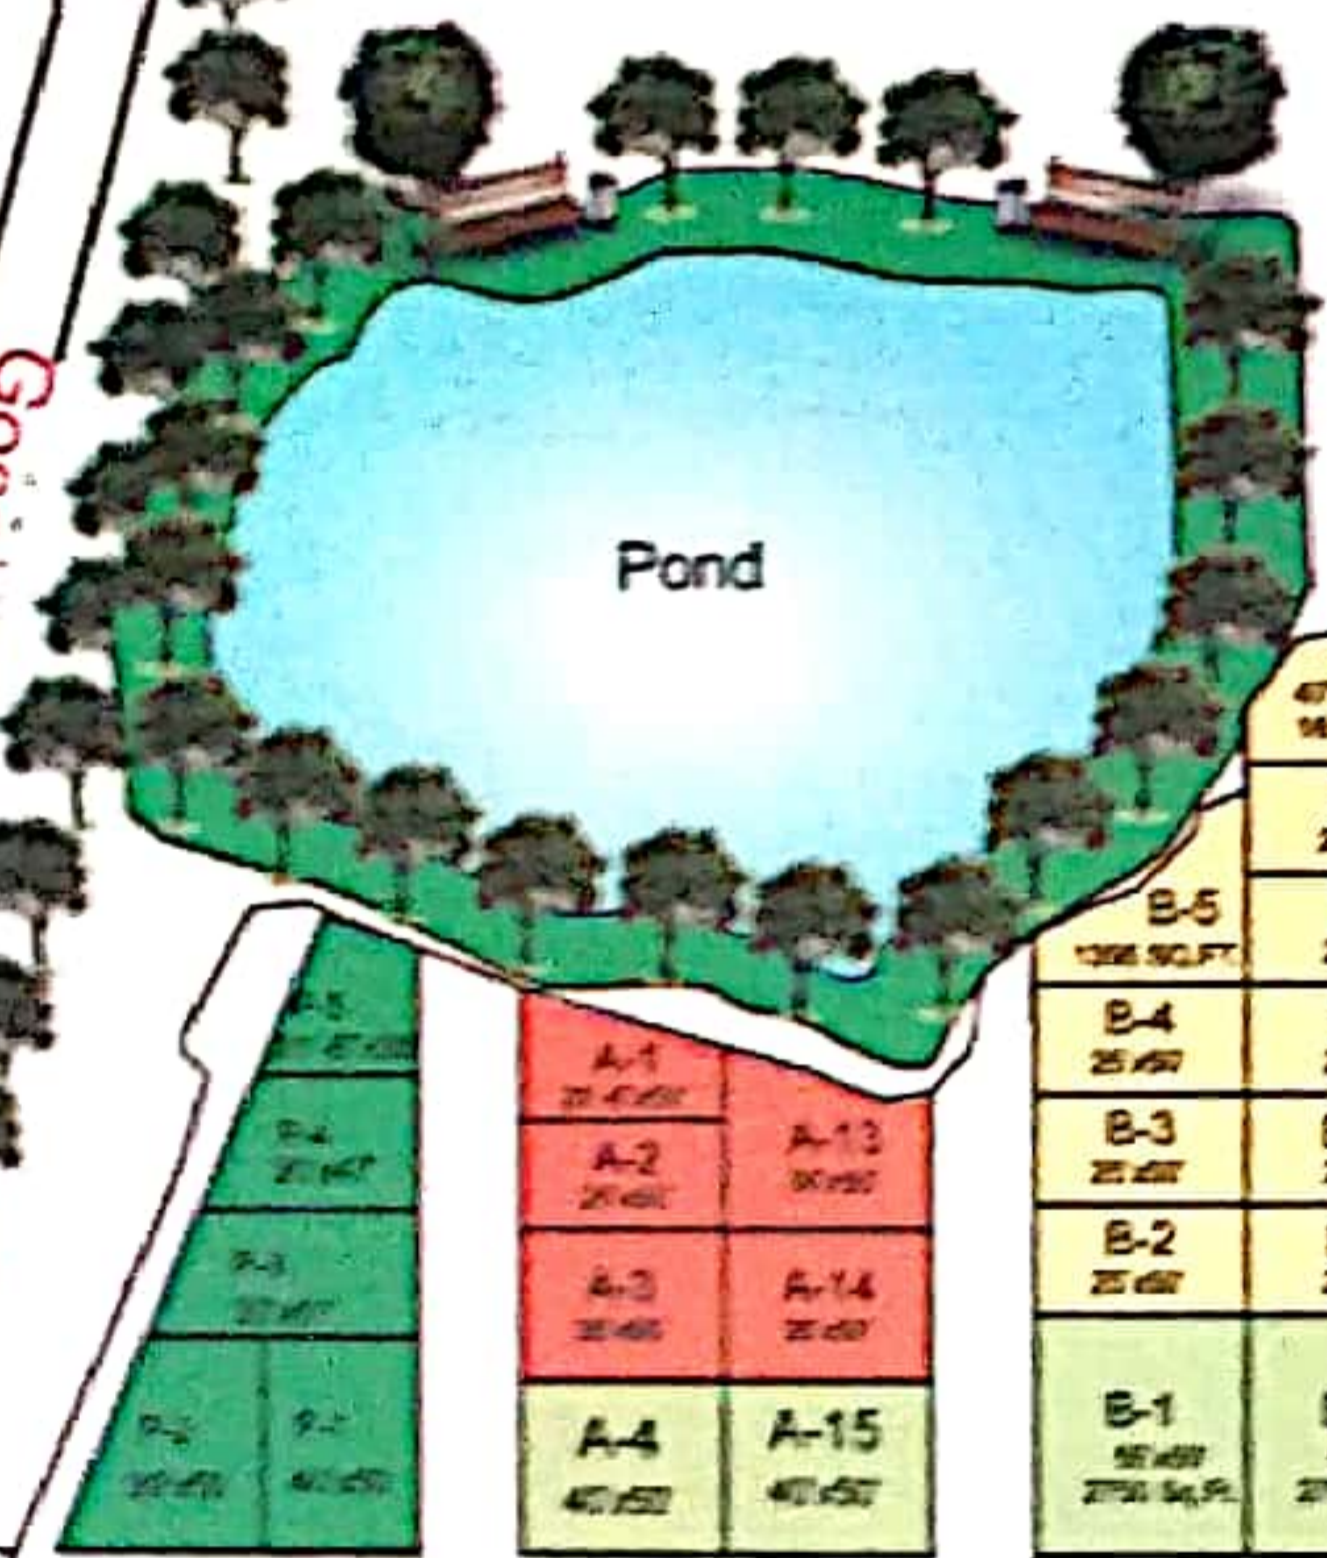

PAITRIK
GROUP
The Living Experience

तुम्हाला शहरासाठी एवढा
तुम्हाला काळा

Pushpanjali
CITY

SATRIKHI(BARABANKI) ROAD, GOSAIGANJ, LKO.(U.P.)

To Sultanpur

To Lucknow

AREA STATEMENT		PROJECT NAME	COMPASS
PLOTTED AREA	532200.00 Sq.ft.	PUSHPANJALI CITY SATRIKH(BARABANKI) ROAD, GOSAIGANJ, LKO (U.P.)	
COMMERCIAL AREA(CF-1 Z)	10439.00 Sq.ft.		
ROAD AREA	285725.00 Sq.ft.	DEVELOPED BY:	
PARK AREA	31100.00 Sq.ft.	PAITRIK INFRA PVT. LTD.	
TOTAL LAND AREA	859564.00 Sq.ft.	1/124, VARDAN KHAND, GOMTI NAGAR, LUCKNOW(U.P.)	

ISBT

Pushpanjali CITY

DIMENSION	AREA(In Sq.ft.)	QTY.
40' x 50'	2000' Sq.ft.	7
30' x 50'	1500' Sq.ft.	4
25' x 50'	1250' Sq.ft.	45
25' x 45'	1125' Sq.ft.	6
35' x 40'	1400' Sq.ft.	54
25' x 40'	1000' Sq.ft.	161
30' x 40'	1200' Sq.ft.	27
20' x 40'	800' Sq.ft.	215
As per shape(see detail)		
TOTAL PLOTS		519

Locations Near By :

- 1 Min. From Gosaiganj Market
- 1 Min. From Gosaiganj Police Station
- 1.5 Gosaiganj Fire Station
- 3 Min. From Purvanchal Exp. (Chand Sarai) & ISBT
- 3.5 Min. From SMS & Sharda Management College
- 7 Min. From Kisanpath & Outer Ring Road or Jalsa Resort
- 7 Min. From New Jail
- 9 Min. From Amul Dairy
- 10 Min. From Cancer Institute
- 10 Min. From Ansal API Golf City
- 10 Min. From IT Hub & HCL
- 12 Min. From International Cricket Stadium
- 10 Min. From Proposed Sachivalaya
- 11 Min. From Lulu & Phoenix Pallasio Mall
- 25 Min. From Charbagh Railway Station
- 25 Min. From Lucknow Airport