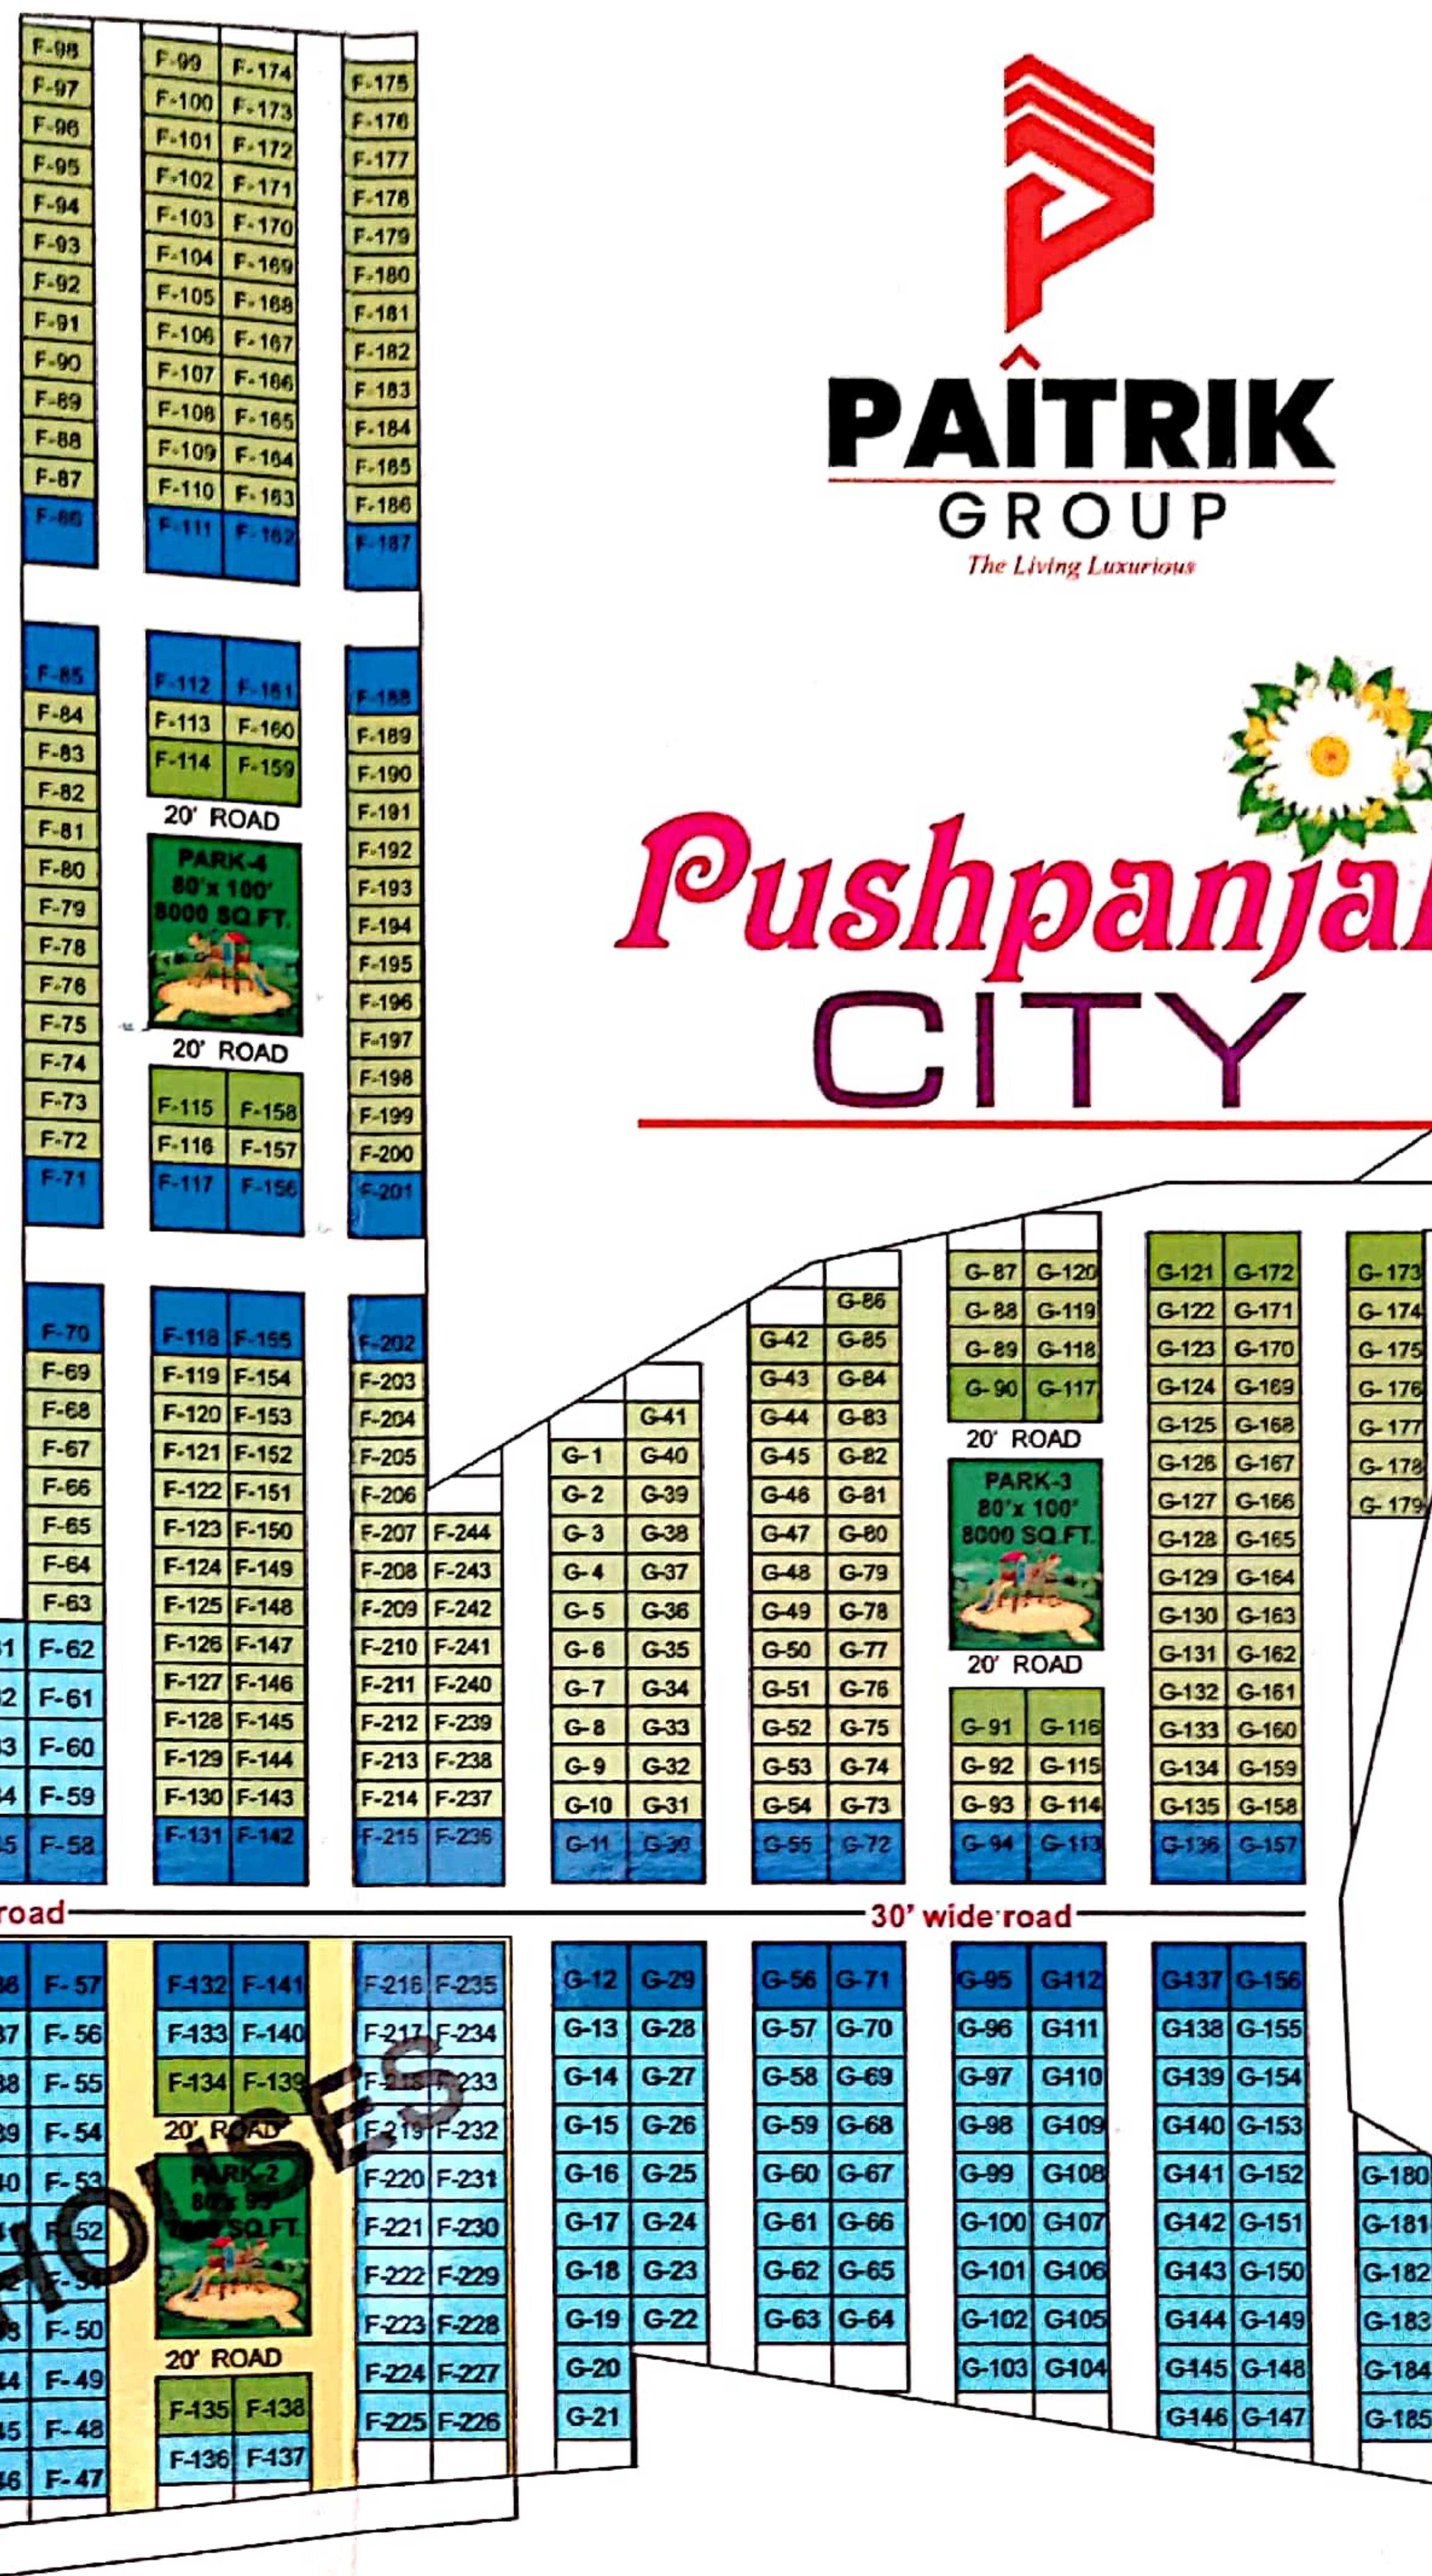

PAITRIK
GROUP
The Living Experience

तुम्हाला शहरासाठी एवढा
तुम्हाला काळा

Pushpanjali
CITY

SATRIKHI(BARABANKI) ROAD, GOSAIGANJ, LKO.(U.P.)

To Sultanpur

To Lucknow

AREA STATEMENT		PROJECT NAME	COMPASS
PLOTTED AREA	532200.00 Sq.ft.	PUSHPANJALI CITY SATRIKH(BARABANKI) ROAD, GOSAIGANJ, LKO (U.P.)	
COMMERCIAL AREA(CF-1 Z)	10439.00 Sq.ft.		
ROAD AREA	285725.00 Sq.ft.	DEVELOPED BY:	
PARK AREA	31100.00 Sq.ft.	PAITRIK INFRA PVT. LTD.	
TOTAL LAND AREA	859564.00 Sq.ft.	1/124, VARDAN KHAND, GOMTI NAGAR, LUCKNOW(U.P.)	

ISBT

Pushpanjali CITY

DIMENSION	AREA(In Sq.ft.)	QTY.
40' x 50'	2000' Sq.ft.	7
30' x 50'	1500' Sq.ft.	4
25' x 50'	1250' Sq.ft.	45
25' x 45'	1125' Sq.ft.	6
35' x 40'	1400' Sq.ft.	54
25' x 40'	1000' Sq.ft.	161
30' x 40'	1200' Sq.ft.	27
20' x 40'	800' Sq.ft.	215
As per shape(see detail)		
TOTAL PLOTS		519

Locations Near By :

- 1 Min. From Gosaiganj Market
- 1 Min. From Gosaiganj Police Station
- 1.5 Gosaiganj Fire Station
- 3 Min. From Purvanchal Exp. (Chand Sarai) & ISBT
- 3.5 Min. From SMS & Sharda Management College
- 7 Min. From Kisanpath & Outer Ring Road or Jalsa Resort
- 7 Min. From New Jail
- 9 Min. From Amul Dairy
- 10 Min. From Cancer Institute
- 10 Min. From Ansal API Golf City
- 10 Min. From IT Hub & HCL
- 12 Min. From International Cricket Stadium
- 10 Min. From Proposed Sachivalaya
- 11 Min. From Lulu & Phoenix Pallasio Mall
- 25 Min. From Charbagh Railway Station
- 25 Min. From Lucknow Airport

INTERNATIONAL STADIUM

PURVANCHAL EXPRESSWAY

ISBT

MEDANTA HOSPITAL

METRO

IT CITY

TO FAIZABAD

NH-28