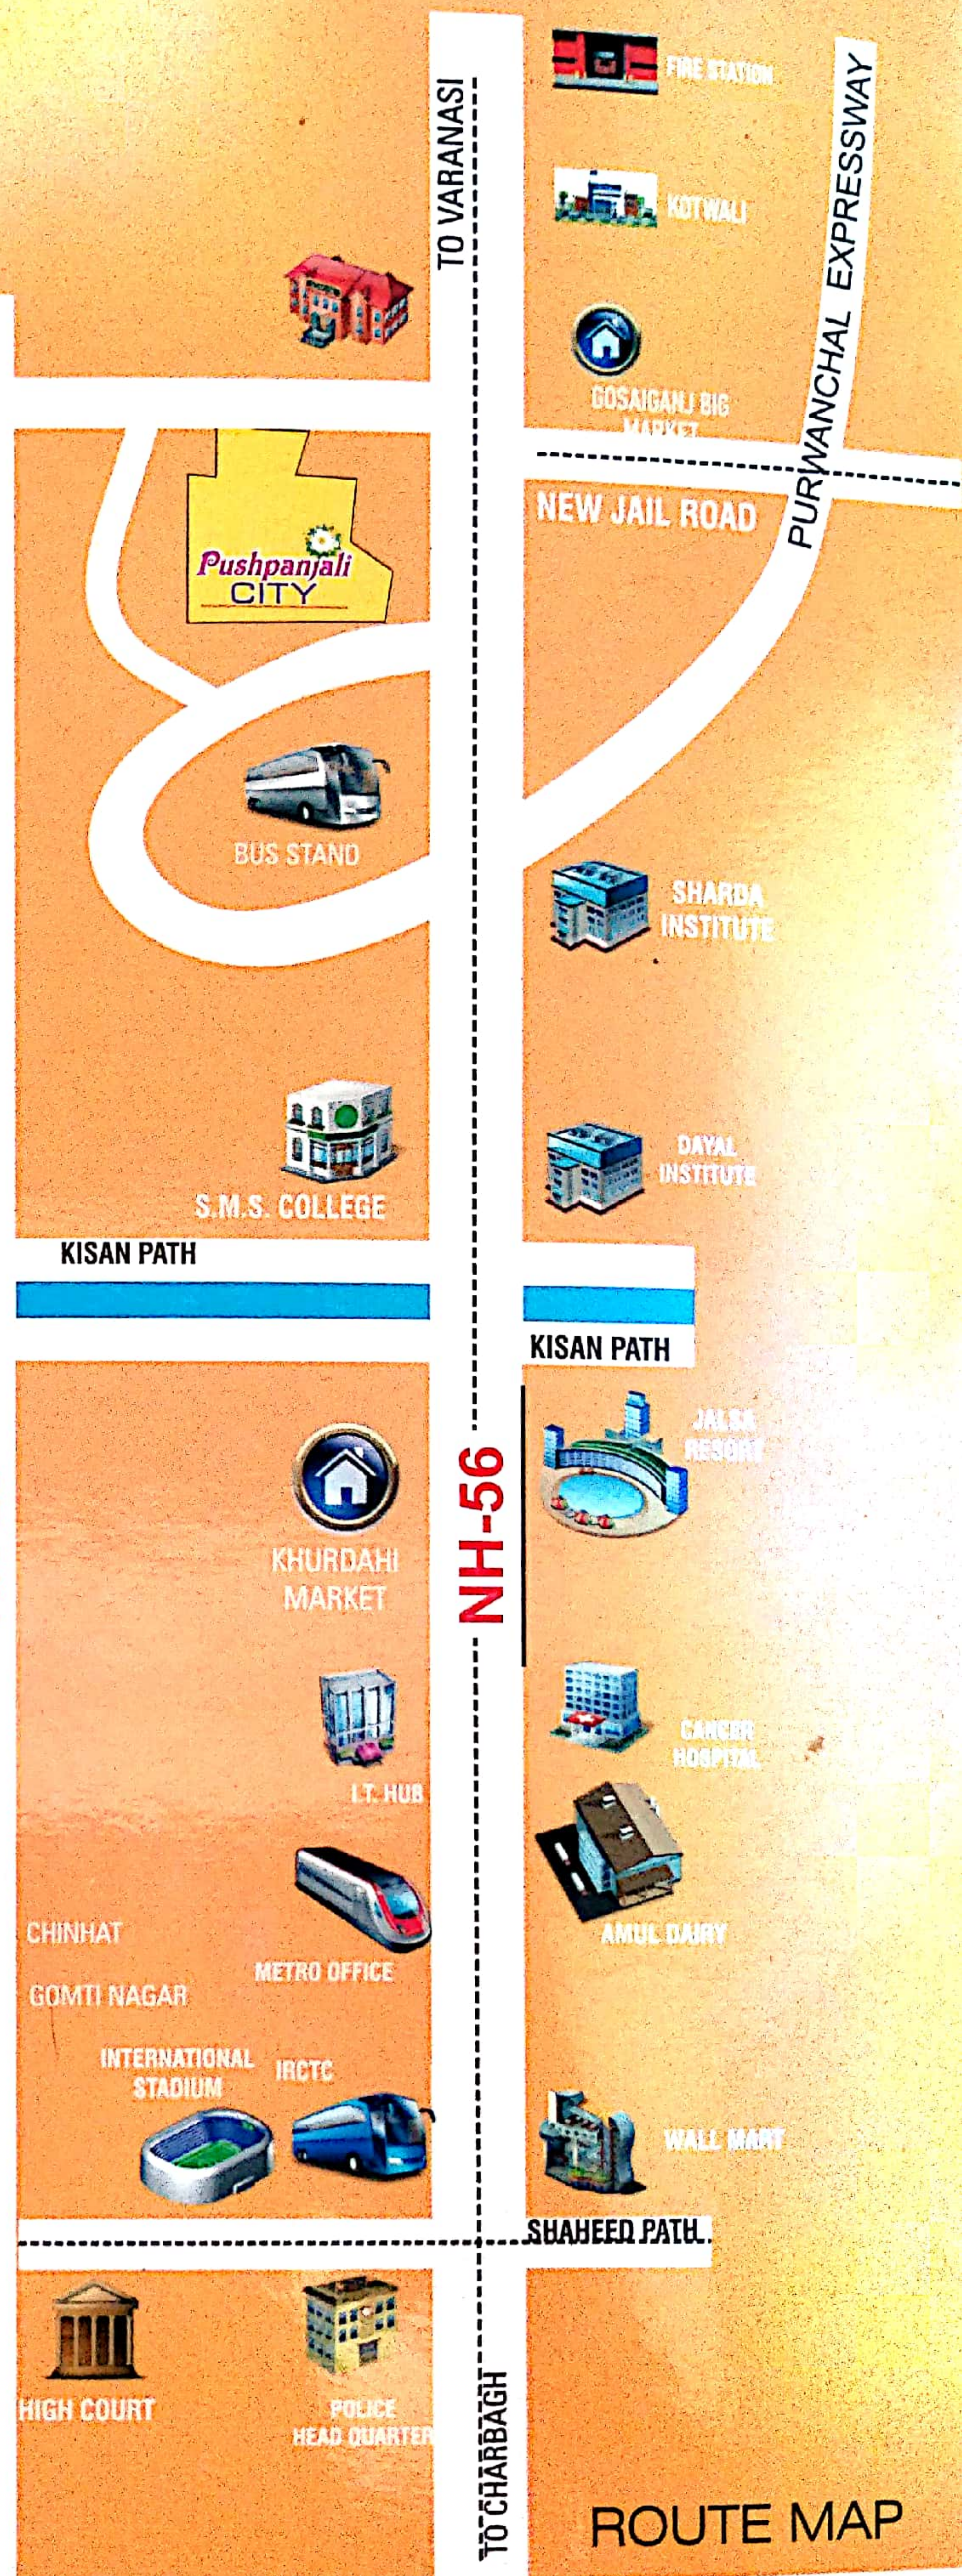

ROUTE MAP

PAITRIK INFRA PVT. LTD.

📍 1/124, Vardan Khand, Gomti Nagar, Lucknow, Uttar Pradesh, India

☎ +91 9450520909 ✉ paitrikinfra@gmail.com 🌐 www.paitrikinfra.com